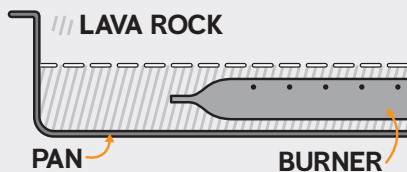

STAINLESS STEEL > H DROP-IN

Pan Size	Lava Rock	Glass	Lava Stones
24 x 12	20 lbs	40 lbs	20 lbs
30 x 12	20 lbs	50 lbs	20 lbs
36 x 14	30 lbs	70 lbs	30 lbs
48 x 14	40 lbs	90 lbs	40 lbs
60 x 16	50 lbs	130 lbs	50 lbs
72 x 16	60 lbs	150 lbs	60 lbs
84 x 16	70 lbs	180 lbs	70 lbs
96 x 16	80 lbs	200 lbs	80 lbs

STAINLESS STEEL > H FLAT

Pan Size	Lava Rock	Glass	Lava Stones
24 x 14	20 lbs	50 lbs	20 lbs
30 x 14	20 lbs	60 lbs	20 lbs
36 x 14	30 lbs	70 lbs	30 lbs
48 x 14	40 lbs	90 lbs	40 lbs
60 x 16	50 lbs	130 lbs	50 lbs
42 x 16	60 lbs	150 lbs	60 lbs
84 x 16	70 lbs	180 lbs	70 lbs
96 x 16	80 lbs	200 lbs	80 lbs

PRO SERIES > H FLAT

Pan Size	Lava Rock	Glass	Lava Stones
30 x 10	20 lbs	40 lbs	20 lbs
36 x 10	20 lbs	50 lbs	20 lbs
48 x 10	30 lbs	60 lbs	30 lbs
60 x 10	40 lbs	80 lbs	40 lbs
72 x 10	50 lbs	100 lbs	50 lbs
96 x 10	60 lbs	130 lbs	60 lbs

STAINLESS STEEL > T DROP-IN

Pan Size	Lava Rock	Glass	Lava Stones
24 x 6	10 lbs	20 lbs	10 lbs
30 x 6	10 lbs	30 lbs	10 lbs
36 x 6	10 lbs	30 lbs	10 lbs
48 x 6	20 lbs	40 lbs	20 lbs
60 x 6	20 lbs	50 lbs	20 lbs
72 x 6	20 lbs	60 lbs	20 lbs
84 x 6	30 lbs	70 lbs	30 lbs
96 x 6	30 lbs	80 lbs	30 lbs

STAINLESS STEEL > T FLAT

Pan Size	Lava Rock	Glass	Lava Stones
24 x 8	10 lbs	30 lbs	10 lbs
30 x 8	20 lbs	30 lbs	20 lbs
36 x 8	20 lbs	40 lbs	20 lbs
48 x 8	20 lbs	50 lbs	20 lbs
60 x 8	30 lbs	60 lbs	30 lbs
72 x 8	30 lbs	80 lbs	30 lbs
84 x 8	40 lbs	90 lbs	40 lbs
96 x 8	40 lbs	100 lbs	40 lbs

Lava Rock ONLY

When using lava rock, use enough to cover entire burner. Do not over-fill. Just use enough to hide the burner from view.