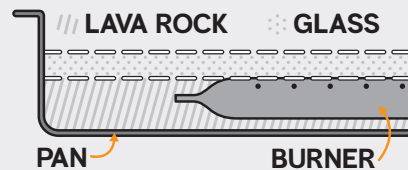

Lava Rock UNDER Glass

In order to use glass, you must lay down a layer of lava rock. Fill the pan with lava rock until it is level with the top of the burner. Then take your glass and lay it on top of the lava rock and burner. The glass should only be 3/4" to 1" thick, or just enough to cover the burner.